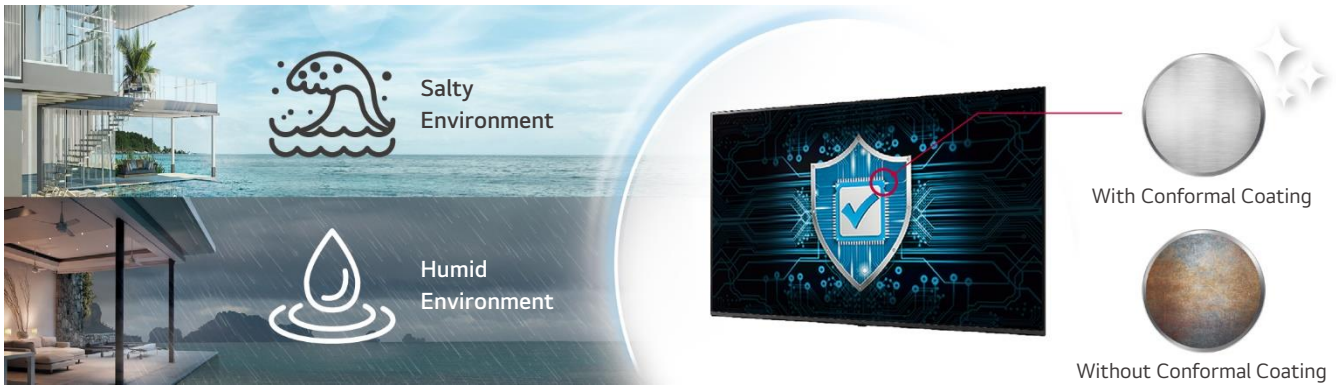

Conformal Coating

TVs in hotels or resorts can't avoid exposure to environments with salt, dust, iron powder, and humidity, which may lead to hampered performance over time. Conformal coating on the major circuit board (power board) significantly reduces these risks from such environments by protecting TVs from salt, dust, iron powder, humidity, etc.

Game Optimizer

LG Game Optimizer will get you and keep you in the action through selection of game mode, picture adjustment and etc.

* All images are for illustrative purposes only.

CONNECTIVITY

75" / 65" / 55" / 50" / 43"

Rear

Side