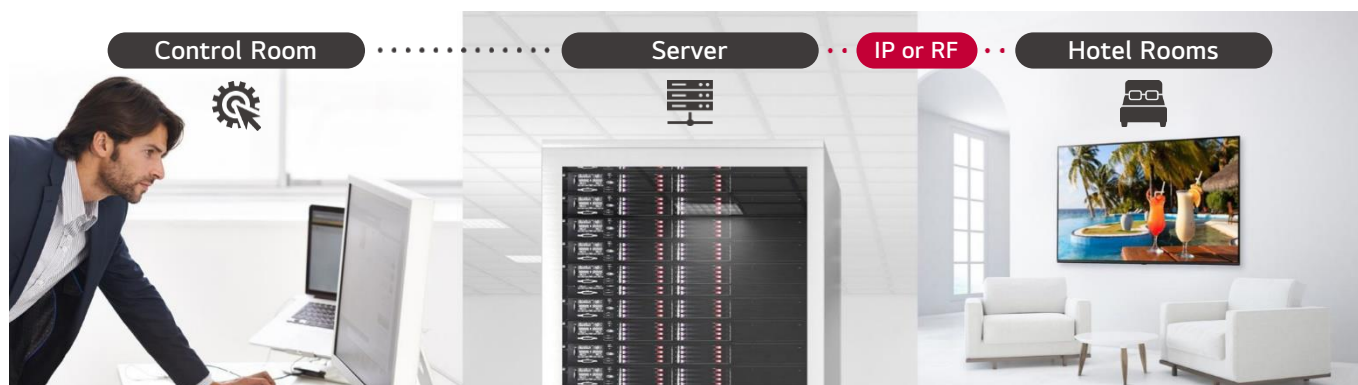

* Currently supports in Germany, Spain, France, Finland, Ireland, Austria, Italy, Switzerland, Portugal and please check with your local sales for other EU countries.

Works with AirPlay

With Apple AirPlay, guests can stream content to LG Pro:Centric Smart Hotel TVs, right from their iPhone or iPad, whether it's to watch movies and shows from their favorite apps or share what's on their Apple devices, including photos, personal videos, games and more. Guests simply scan a unique, on-screen QR code after checking in to privately and securely pair their iPhone or iPad directly to the TV in the room for the duration of their stay..

TV Casting : AirServer

Experience an enhanced level of entertainment and comfort with the LG Hospitality TV featuring built-in AirServer. Guest can connect their personal devices with instant QR code login and enjoy their favorite OTT* shows on a big screen TV. It offers persisted pairing, so once pairing is completed, guests don't need to pair the devices again during their stay. More importantly, guests' personal information is automatically deleted upon check-out, ensuring privacy and security.

* Netflix membership required.

Pro:Centric Direct

The hotel content management solution Pro:Centric Direct offers easy and simple editing tools, making it easy to perform service and IP network-based remote management with a single click. The Pro:Centric Direct solution enables users to edit their interface easily by providing customized interface and efficiently manages all TVs in the room. The latest PCD version provides IoT-based in-room control that will be your starting point to prepare for the hotel rooms of next generation through artificial intelligence.