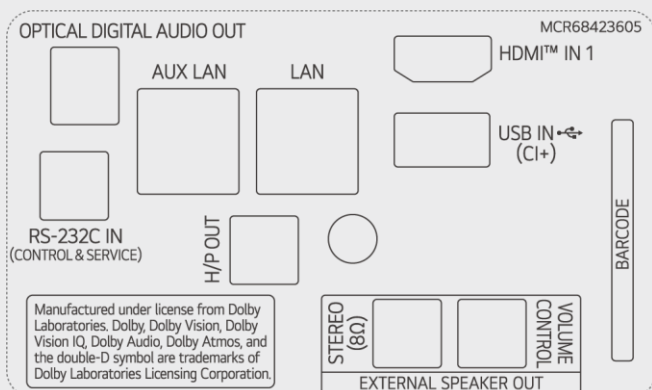

CONNECTIVITY

75" / 65" / 55" / 50" / 43"

Rear