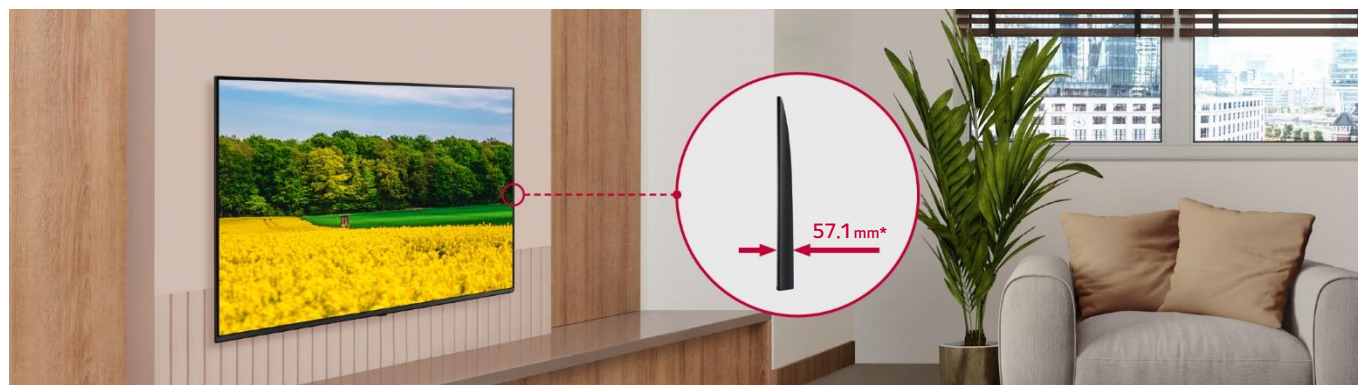

Slim Depth for a Sleek Look

With a slim design, the UM662H series integrates smoothly into the interiors, delivering a modern impression to guest.

* In case of 43", 50" TV (55" : 57.5 mm, 65" : 57.7 mm, 75" : 59.9 mm)