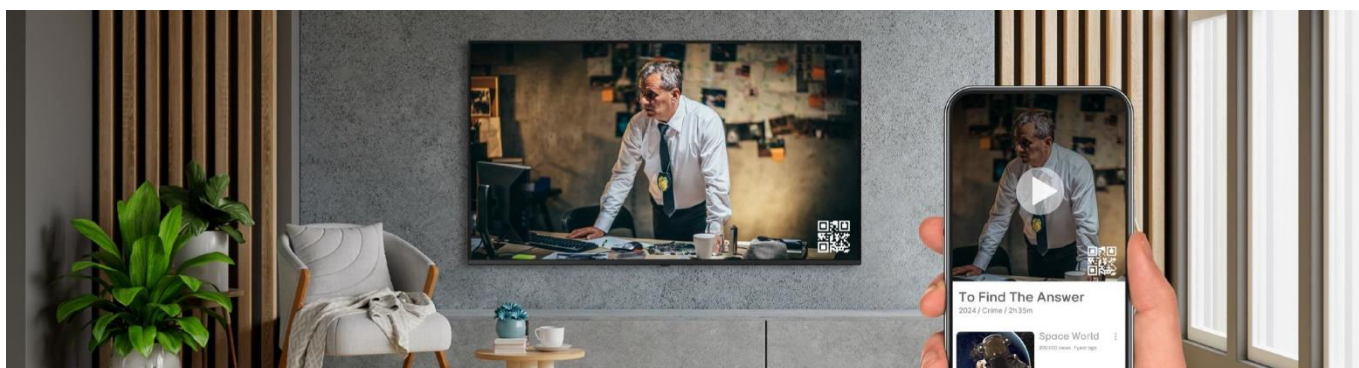

Pro:Centric Cloud

Pro:Centric Cloud improves the usability of enterprise's CMS solution and cloudification of system, reinforcing the service of 3rd party solution. It also offers various design templates, improving data collection and analytics platform with an eye-catching dashboard. In addition with new features; LG Channels* provides a convenient way to access wide range of content from CP (Content Provider) channels including broadcast TV channels without additional devices or subscriptions. And Mobile Application Creator lets you simplify the process of setting up concierge services on mobile device for guests. Through this function, the guest' request will be satisfied with immediate response.

* Currently supports in Germany, Spain, France, Finland, Ireland, Austria, Italy, Switzerland, Portugal and please check with your local sales for other EU countries.

Works with AirPlay

With Apple AirPlay, guests can stream content to LG Pro:Centric Smart Hotel TVs, right from their iPhone or iPad, whether it's to watch movies and shows from their favorite apps or share what's on their Apple devices, including photos, personal videos, games and more. Guests simply scan a unique, on-screen QR code after checking in to privately and securely pair their iPhone or iPad directly to the TV in the room for the duration of their stay..

TV Casting : AirServer

Experience an enhanced level of entertainment and comfort with the LG Hospitality TV featuring built-in AirServer. Guest can connect their personal devices with instant QR code login and enjoy their favorite OTT* shows on a big screen TV. It offers persisted pairing, so once pairing is completed, guests don't need to pair the devices again during their stay. More importantly, guests' personal information is automatically deleted upon check-out, ensuring privacy and security.