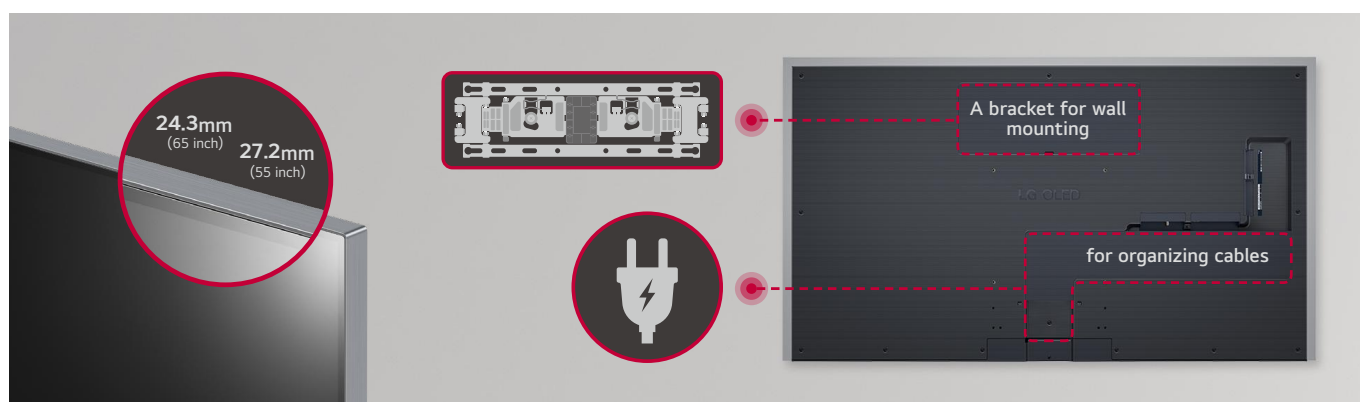

# Gallery Design 4K OLED Hospitality TV with Pro:Centric Solutions

WM960H (EU/CIS)		65/55WM960HOLD
Design	Stand Type	No Stand (Wall Mount Only)
	Inch	65" / 55"
Display	Resolution	3,840 × 2,160 (4K UHD)
	Type	OLED
Broadcasting System	Digital	DVB-T2/C/S2
	Analog	SECAM / PAL
VESA		65" : 300 × 300 mm
		55" : 300 × 200 mm

## Artwork Adorning Your Walls

WM960H is an art-inspired TV with perfect lines, ultra-thin bezel, and sleek design, featuring a narrow gap between the wall and the screen. LG Hospitality TVs shine the spotlight on your content and complement the interior of hotel rooms even when they're turned off.