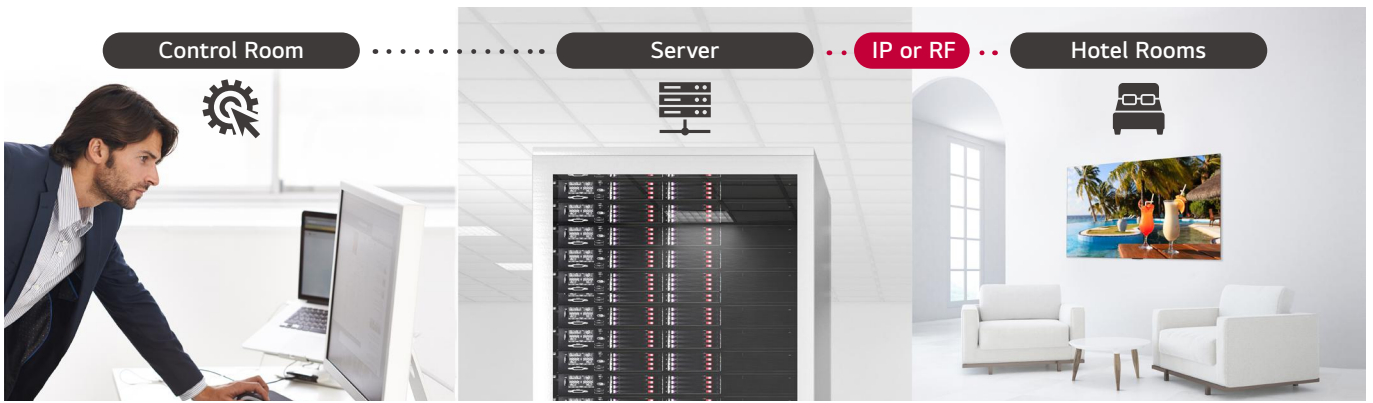

## Artwork Adorning Your Walls

WM960H is an art-inspired TV with perfect lines, ultra-thin bezel, and sleek design, featuring a narrow gap between the wall and the screen. LG Hospitality TVs shine the spotlight on your content and complement the interior of hotel rooms even when they're turned off.

## Pro:Centric Cloud

Pro:Centric Cloud improves the usability of enterprise's CMS solution and cloudification of system, reinforcing the service of 3<sup>rd</sup> party solution. It also offers various design templates, improving data collection and analytics platform with an eye-catching dashboard. In addition with new features; LG Channels provides a convenient way to access wide range of content from CP (Content Provider) channels including broadcast TV channels without additional devices or subscriptions. And Mobile Application Creator lets you simplify the process of setting up concierge services on mobile device for guests. Through this function, the guest' request will be satisfied with immediate response.

## Pro:Centric Direct

The hotel content management solution Pro:Centric Direct offers easy and simple editing tools, making it easy to perform service and IP network-based remote management with a single click. The Pro:Centric Direct solution enables users to edit their interface easily by providing customized interface and efficiently manages all TVs in the room. The latest PCD version provides IoT-based in-room control which will be your starting point to prepare for the suites of next generation through artificial intelligence.