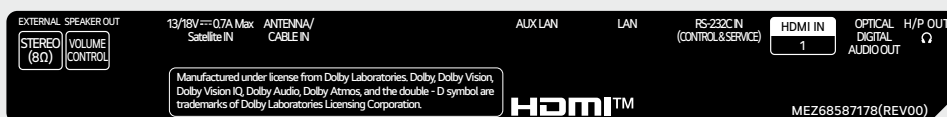

CONNECTIVITY

65" / 55"

Rear

Side